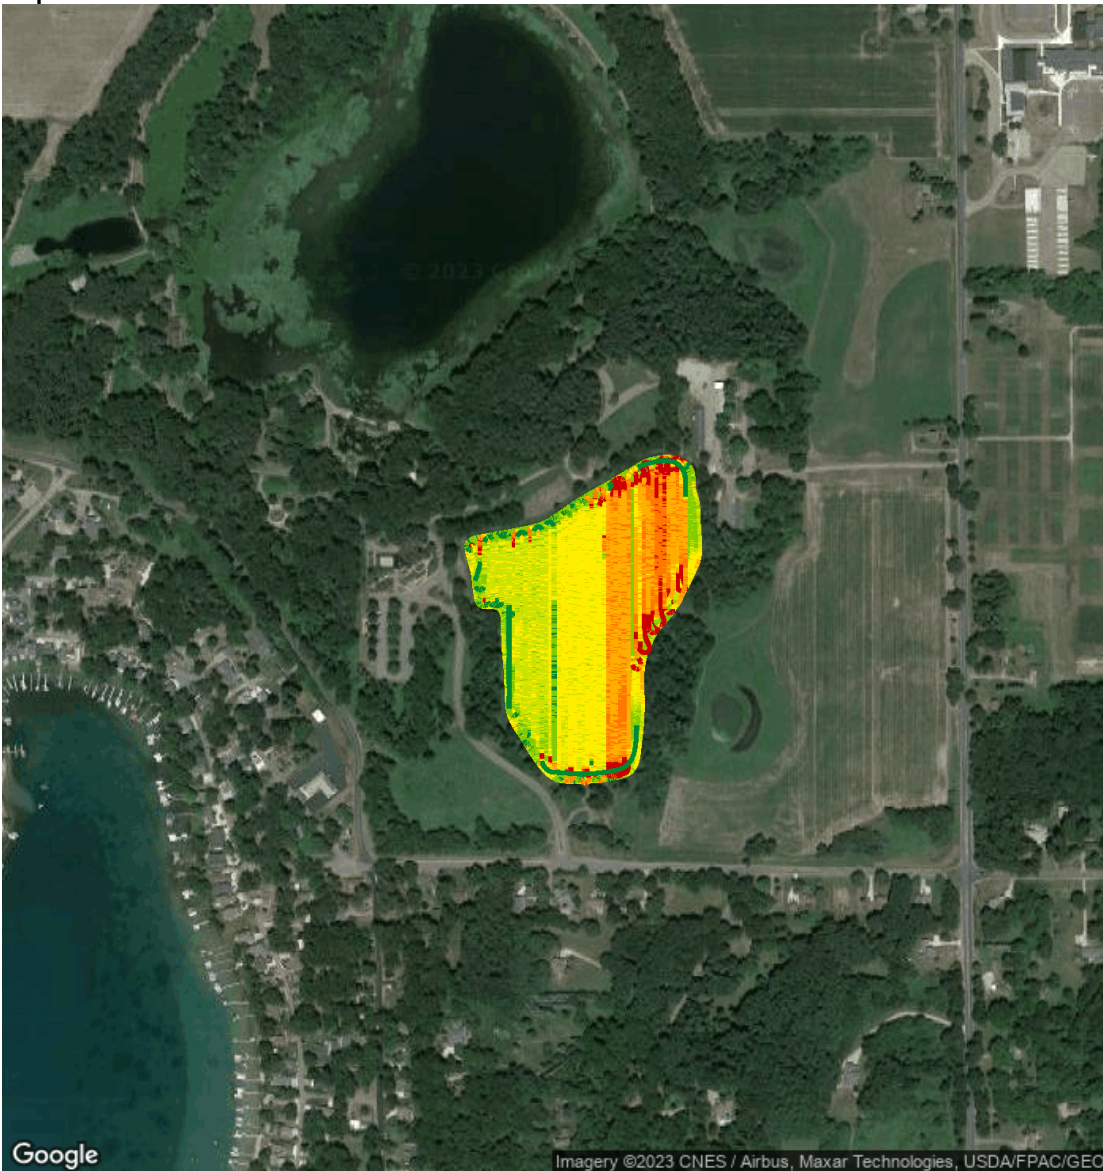

Field: 93

Client: MSU-Kellogg Farm | Farm: LTAR

2023 Soybeans Seeding: Speed

Start: Apr 12, 2023 2:34 PM

End: Apr 12, 2023 5:22 PM

Work Totals

Area Seeded: 18.8 ac

Target Total: 1,012 lb

Target Rate: 54 lb/ac

Performance

Speed: 4.6 mi/hr

Working Time: 2 hrs 16 mins

Fuel: 0.4 gal/ac

Productivity: 8.2 ac/hr

Total Fuel: 8.1 gal

Fuel: 3.5 gal/hr

Map: Overview

Equipment

MSUKELLOGDAIRY1L06155MAHG89278 1L06155MAHG892788

Varieties

AG26XF1-DYAN-START