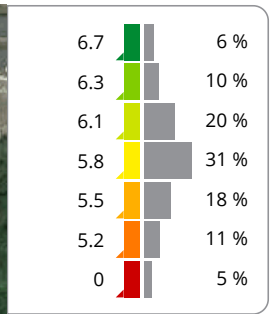

#### Work Totals

Area Seeded: 18.8 ac

Target Total: 1,012 lb

Target Rate: 54 lb/ac

#### Performance

Speed: 4.6 mi/hr

Working Time: 2 hrs 16 mins

Fuel: 0.4 gal/ac

Productivity: 8.2 ac/hr

Total Fuel: 8.1 gal

Fuel: 3.5 gal/hr

Map: Overview