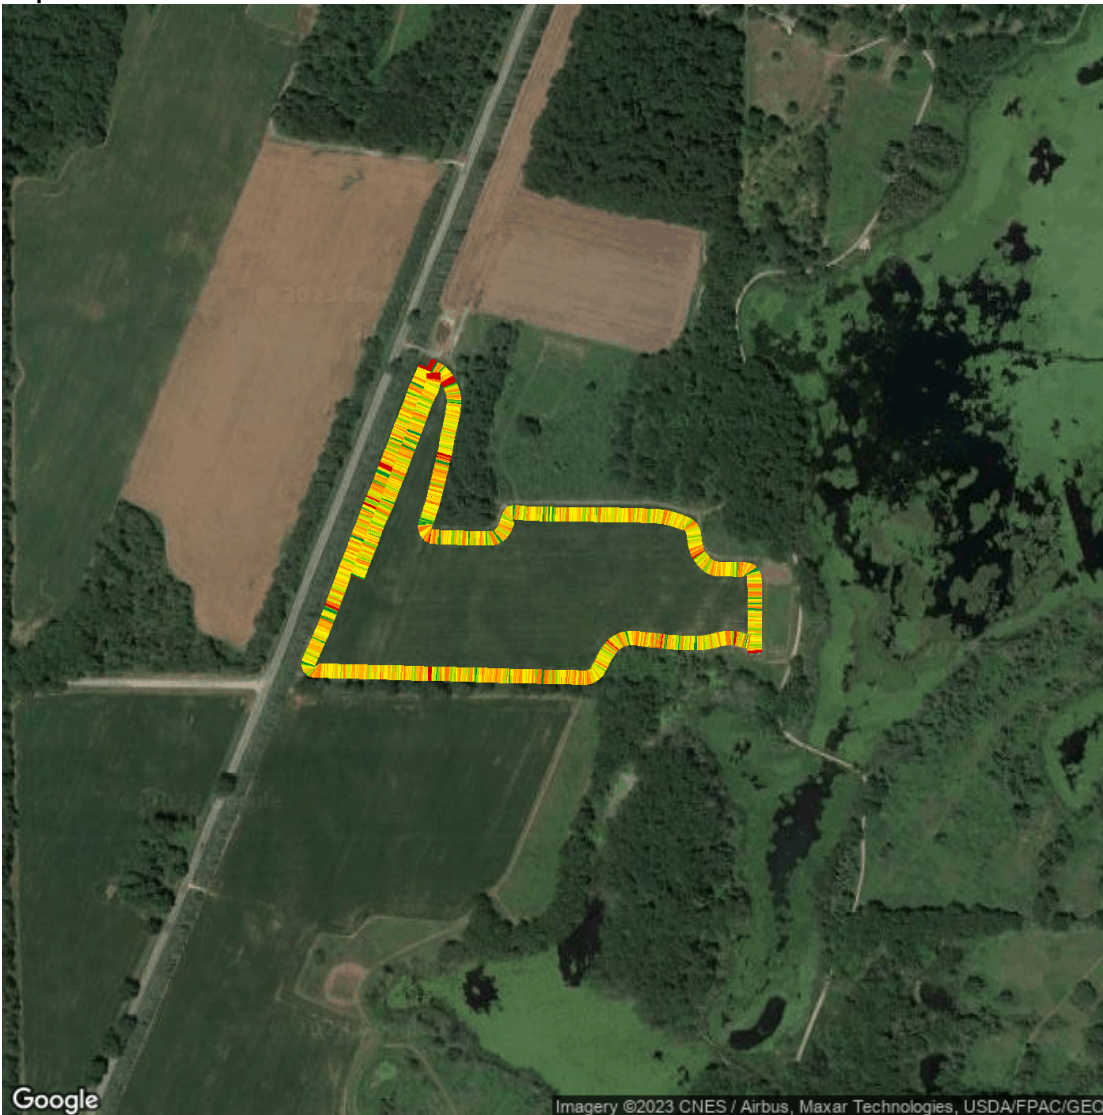

Field: LA5

Client: MSU-Kellogg Farm | Farm: Lux Arbor

2023 33-0-0-12 Application: Applied Rate

Start: Mar 24, 2023 11:08 AM

End: Mar 24, 2023 11:20 AM

Work Totals

Area Applied: 6.9 ac

Applied Total: 1,363 lb

Target Total: 1,372.5 lb

Prescription Total: 1,372.5 lb

Applied Rate: 198.6 lb/ac

Target Rate: 200 lb/ac

Prescription Rate: 200 lb/ac

Performance

Speed: 6.4 mi/hr

Working Time: 10 mins

Fuel: 0.1 gal/ac

Productivity: 38.5 ac/hr

Total Fuel: 0.6 gal

Fuel: 3.5 gal/hr

Map: Overview

Equipment

MSUKELLOGDAIRY1L06155MAHG89278 1L06155MAHG892788

Products

33-0-0-12