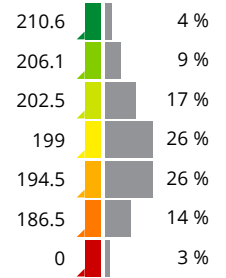

#### Work Totals

Area Applied: 6.9 ac

Applied Total: 1,363 lb

Target Total: 1,372.5 lb

Prescription Total: 1,372.5 lb

Applied Rate: 198.6 lb/ac

Target Rate: 200 lb/ac

Prescription Rate: 200 lb/ac

#### Performance

Speed: 6.4 mi/hr

Working Time: 10 mins

Fuel: 0.1 gal/ac

Productivity: 38.5 ac/hr

Total Fuel: 0.6 gal

Fuel: 3.5 gal/hr

Map: Overview