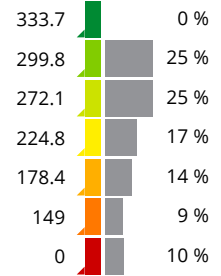

#### Work Totals

Area Applied: 29.8 ac

Applied Total: 7,226 lb

Target Total: 7,263.3 lb

Prescription Total: 7,263.3 lb

Applied Rate: 242.3 lb/ac

Target Rate: 243.5 lb/ac

Prescription Rate: 243.5 lb/ac

#### Performance

Speed: 5.8 mi/hr

Working Time: 51 mins

Fuel: 0.1 gal/ac

Productivity: 35.1 ac/hr

Total Fuel: 3.3 gal

Fuel: 3.8 gal/hr

Map: Overview