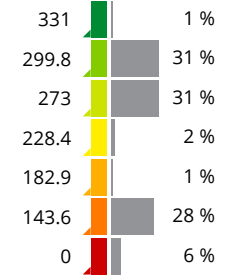

Field: LA1

Client: MSU-Kellogg Farm | Farm: Lux Arbor

2023 33-0-0-12 Application: Applied Rate

Start: Mar 24, 2023 7:47 AM

End: Mar 24, 2023 10:54 AM

Work Totals

Area Applied: 14.3 ac

Applied Total: 3,512 lb

Target Total: 3,542.9 lb

Prescription Total: 3,542.9 lb

Applied Rate: 245.5 lb/ac

Target Rate: 247.7 lb/ac

Prescription Rate: 247.7 lb/ac

Performance

Speed: 6.7 mi/hr

Working Time: 21 mins

Fuel: 0.1 gal/ac

Productivity: 40.7 ac/hr

Total Fuel: 1.3 gal

Fuel: 3.7 gal/hr

Map: Overview

Equipment

MSUKELLOGDAIRY1L06155MAHG89278 1L06155MAHG892788

Products