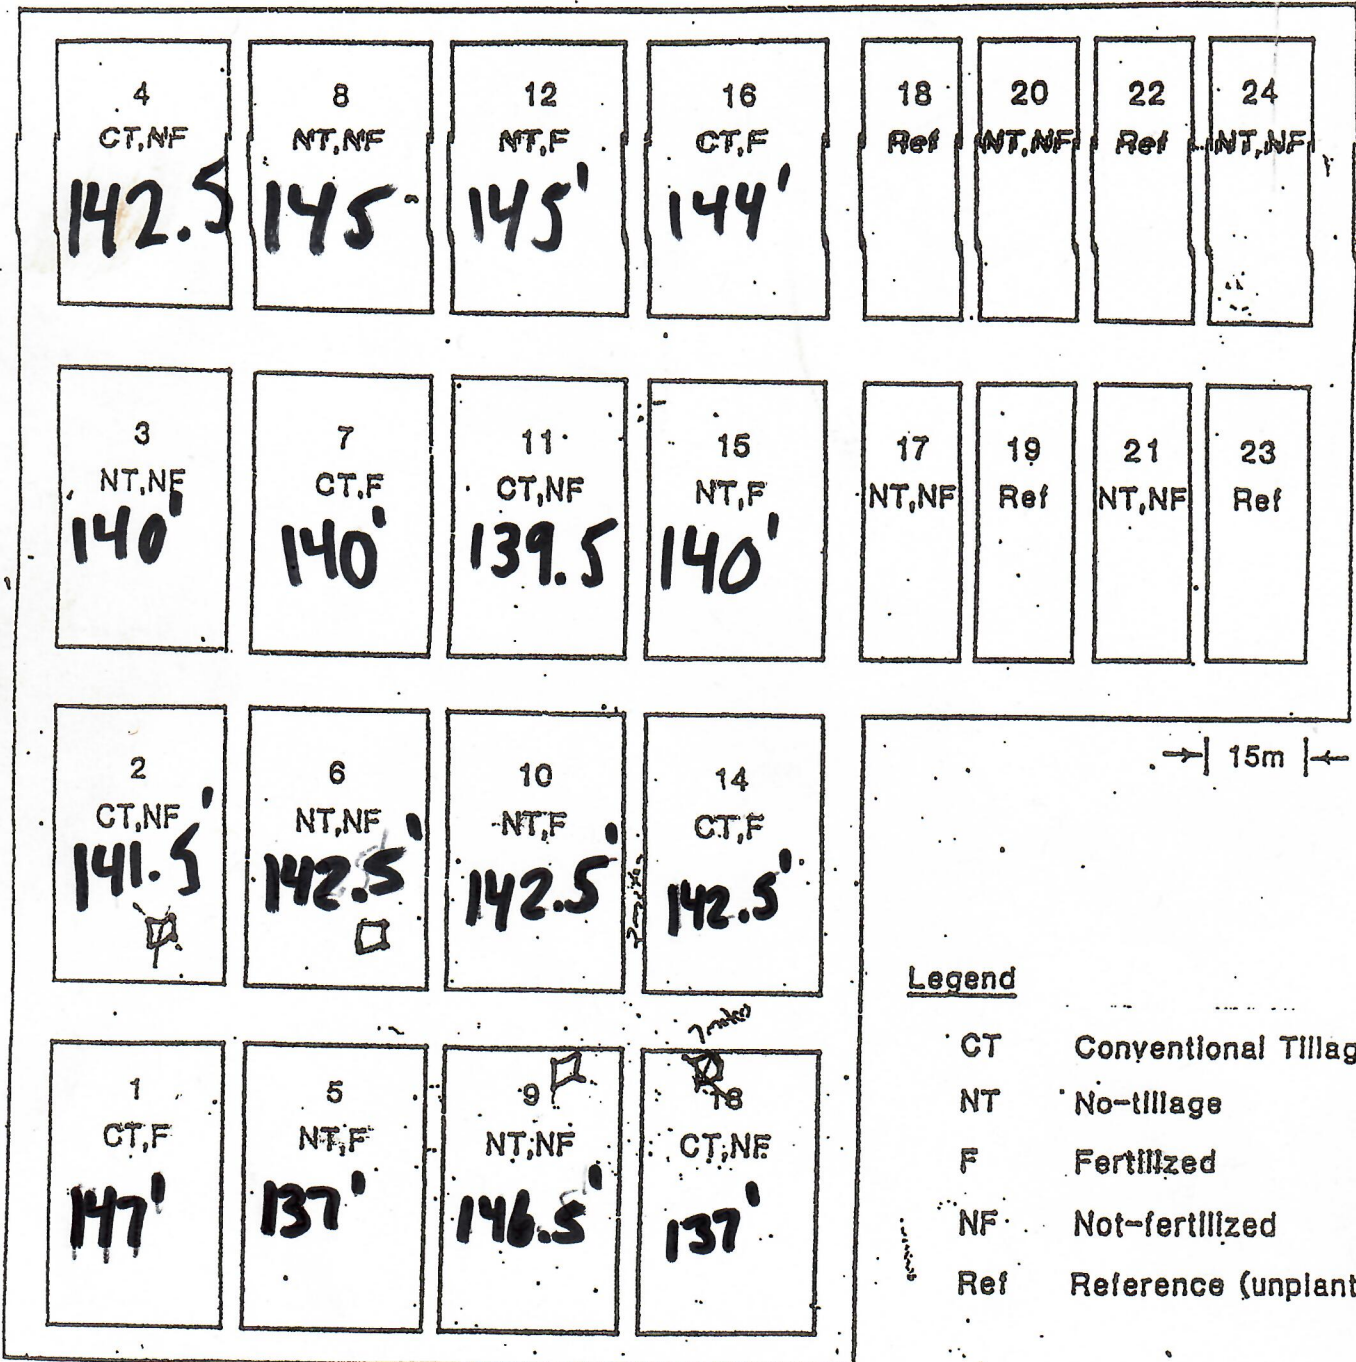

Plot layout?

Historically Tilled

Never Tilled

40m

15m

40m

27m

Legend

- CT Conventional Tillage
- NT No-tillage
- F Fertilized
- NF Not-fertilized
- Ref Reference (unplanted)

Plot Lengths

2021

7.25