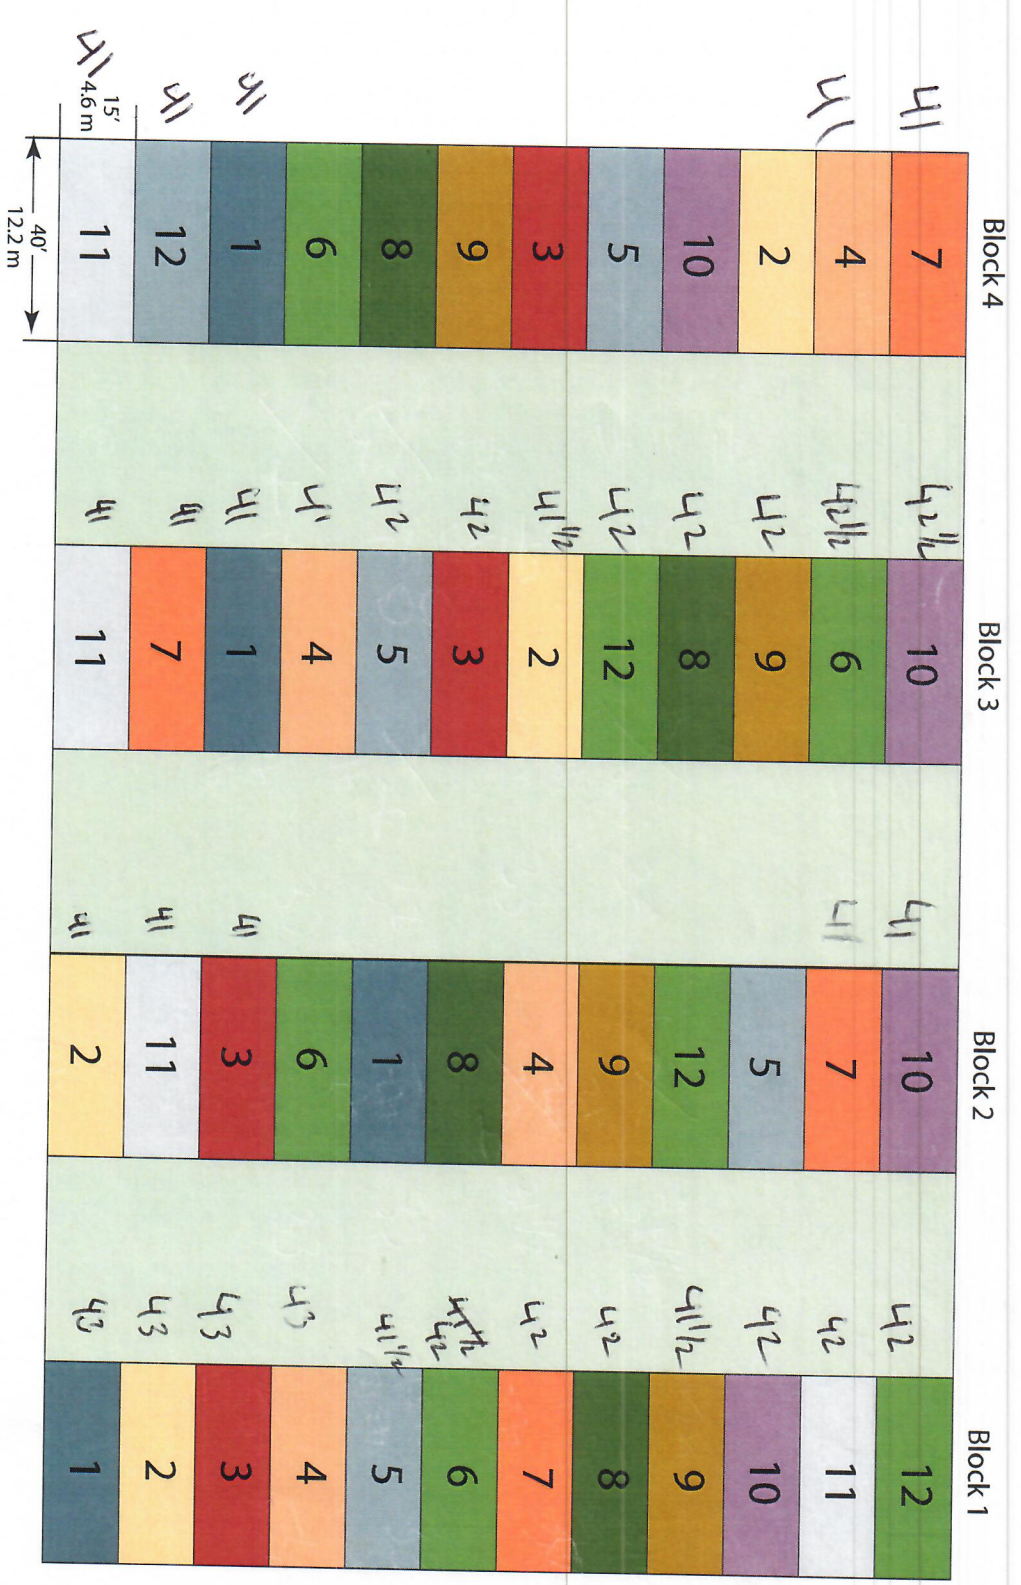

11/23/2010

Row Lengths (feet)
 KBS GLBRC Switchgrass Variety Experiment

Variety Legend

- 1 Southlow
- 2 Cave-in-rock
- 3 Trailblazer
- 4 Blackwell
- 5 Dakota
- 6 Plot for new varieties
- 7 Alamo
- 8 Kanlow
- 9 NE28
- 10 EG 1101
- 11 EG 1102
- 12 Plot for new varieties

All treatments established May 2009
 Each plot is 15' x 40' (4.6 x 12.2 m)