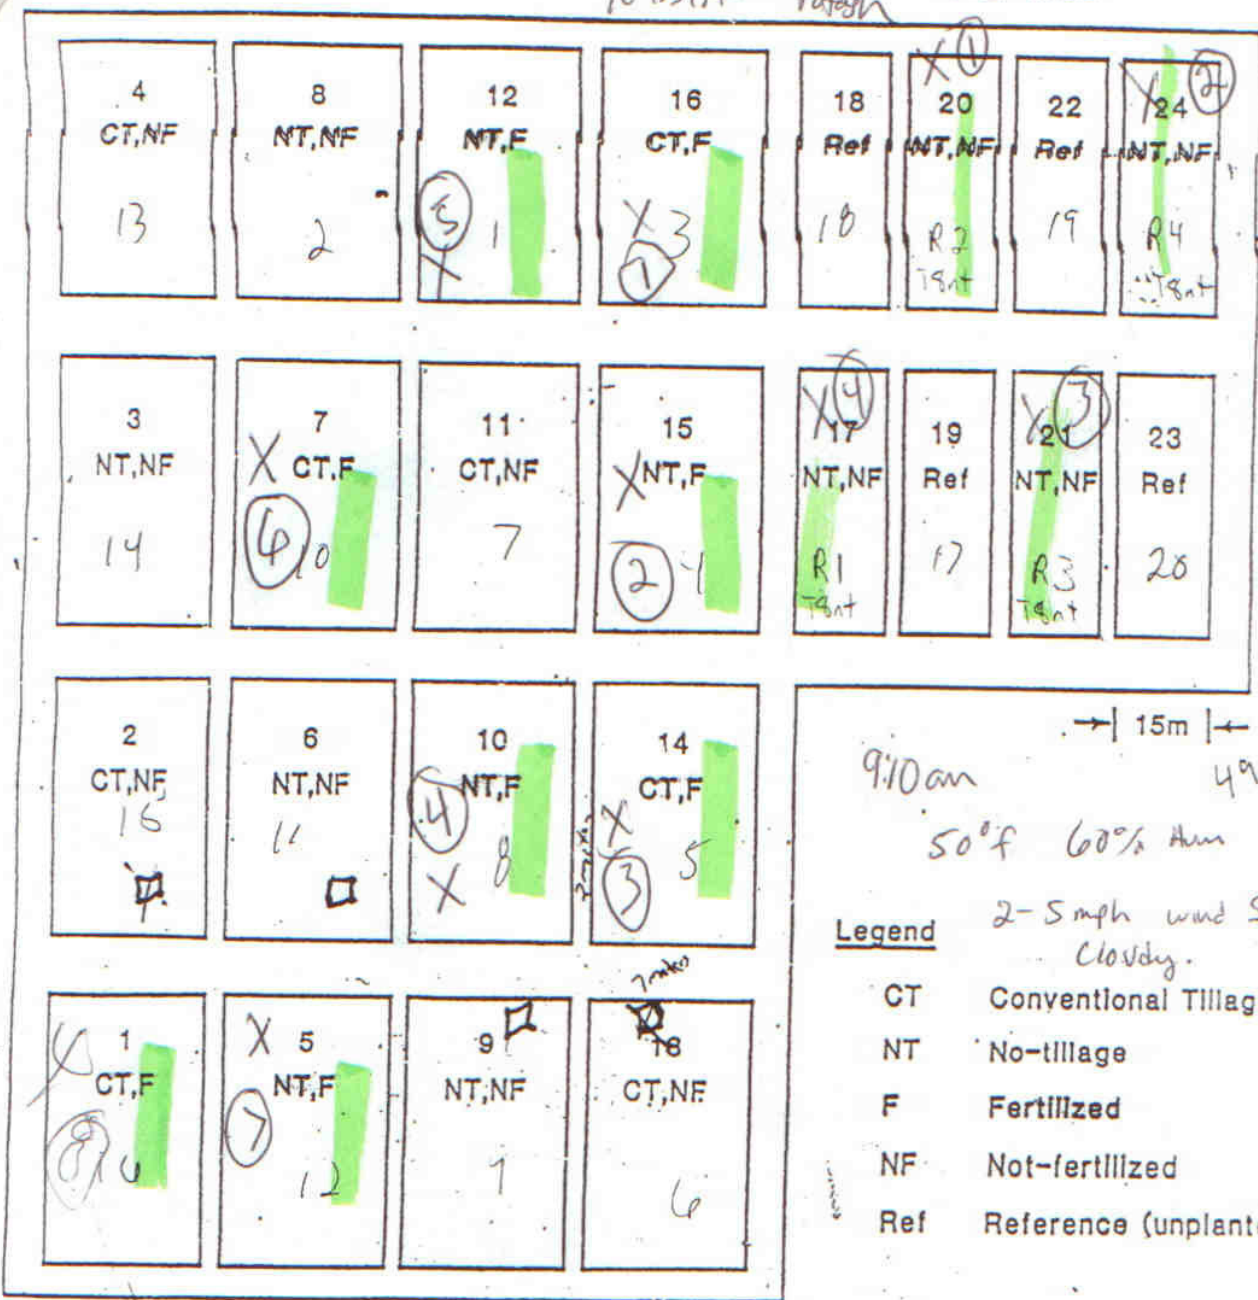

Legend

- CT Conventional Tillage
- NT No-tillage
- F Fertilized
- NF Not-fertilized
- Ref Reference (unplanted)

13.6 A After finished

7.2 5

Intraaction 70 lbs/A

(.9 < 7 > ..)

T8NT 70 lbs/A

27m